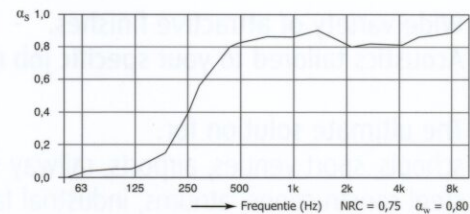

Sound absorption test at the TNO laboratories in The Netherlands. Construction tested directly on hard floor. Thickness of sample 25 mm.

Sonacoustic for a comfortable acoustic environment without noise